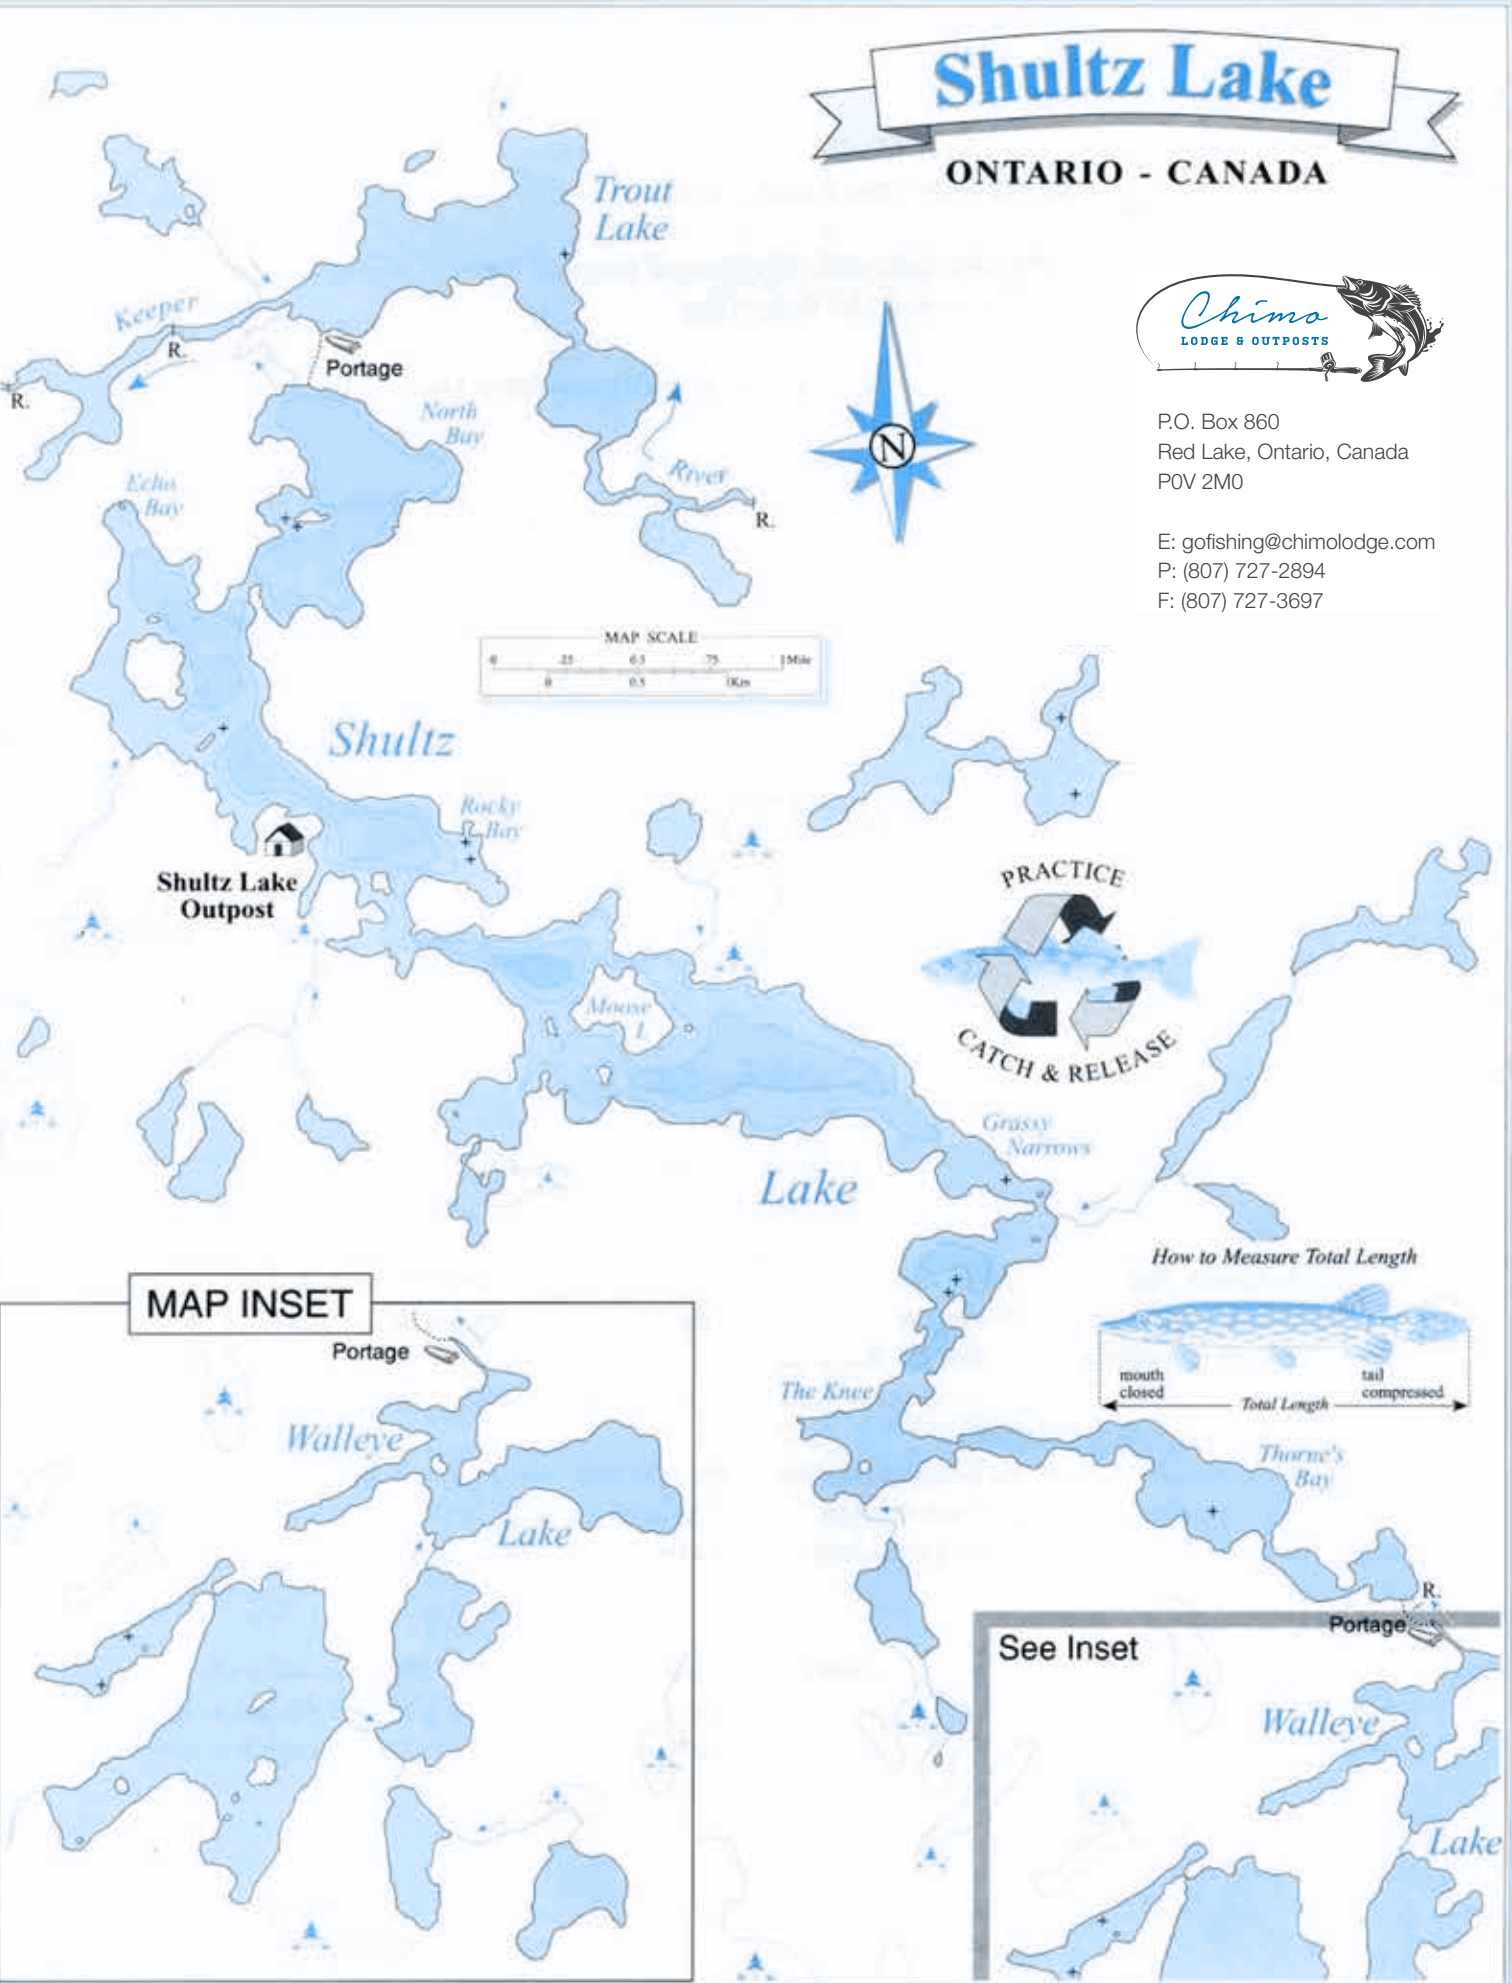

# Shultz Lake

ONTARIO - CANADA

P.O. Box 860  
Red Lake, Ontario, Canada  
POV 2M0

E: [gofishing@chimolodge.com](mailto:gofishing@chimolodge.com)  
P: (807) 727-2894  
F: (807) 727-3697

How to Measure Total Length

MAP INSET

See Inset