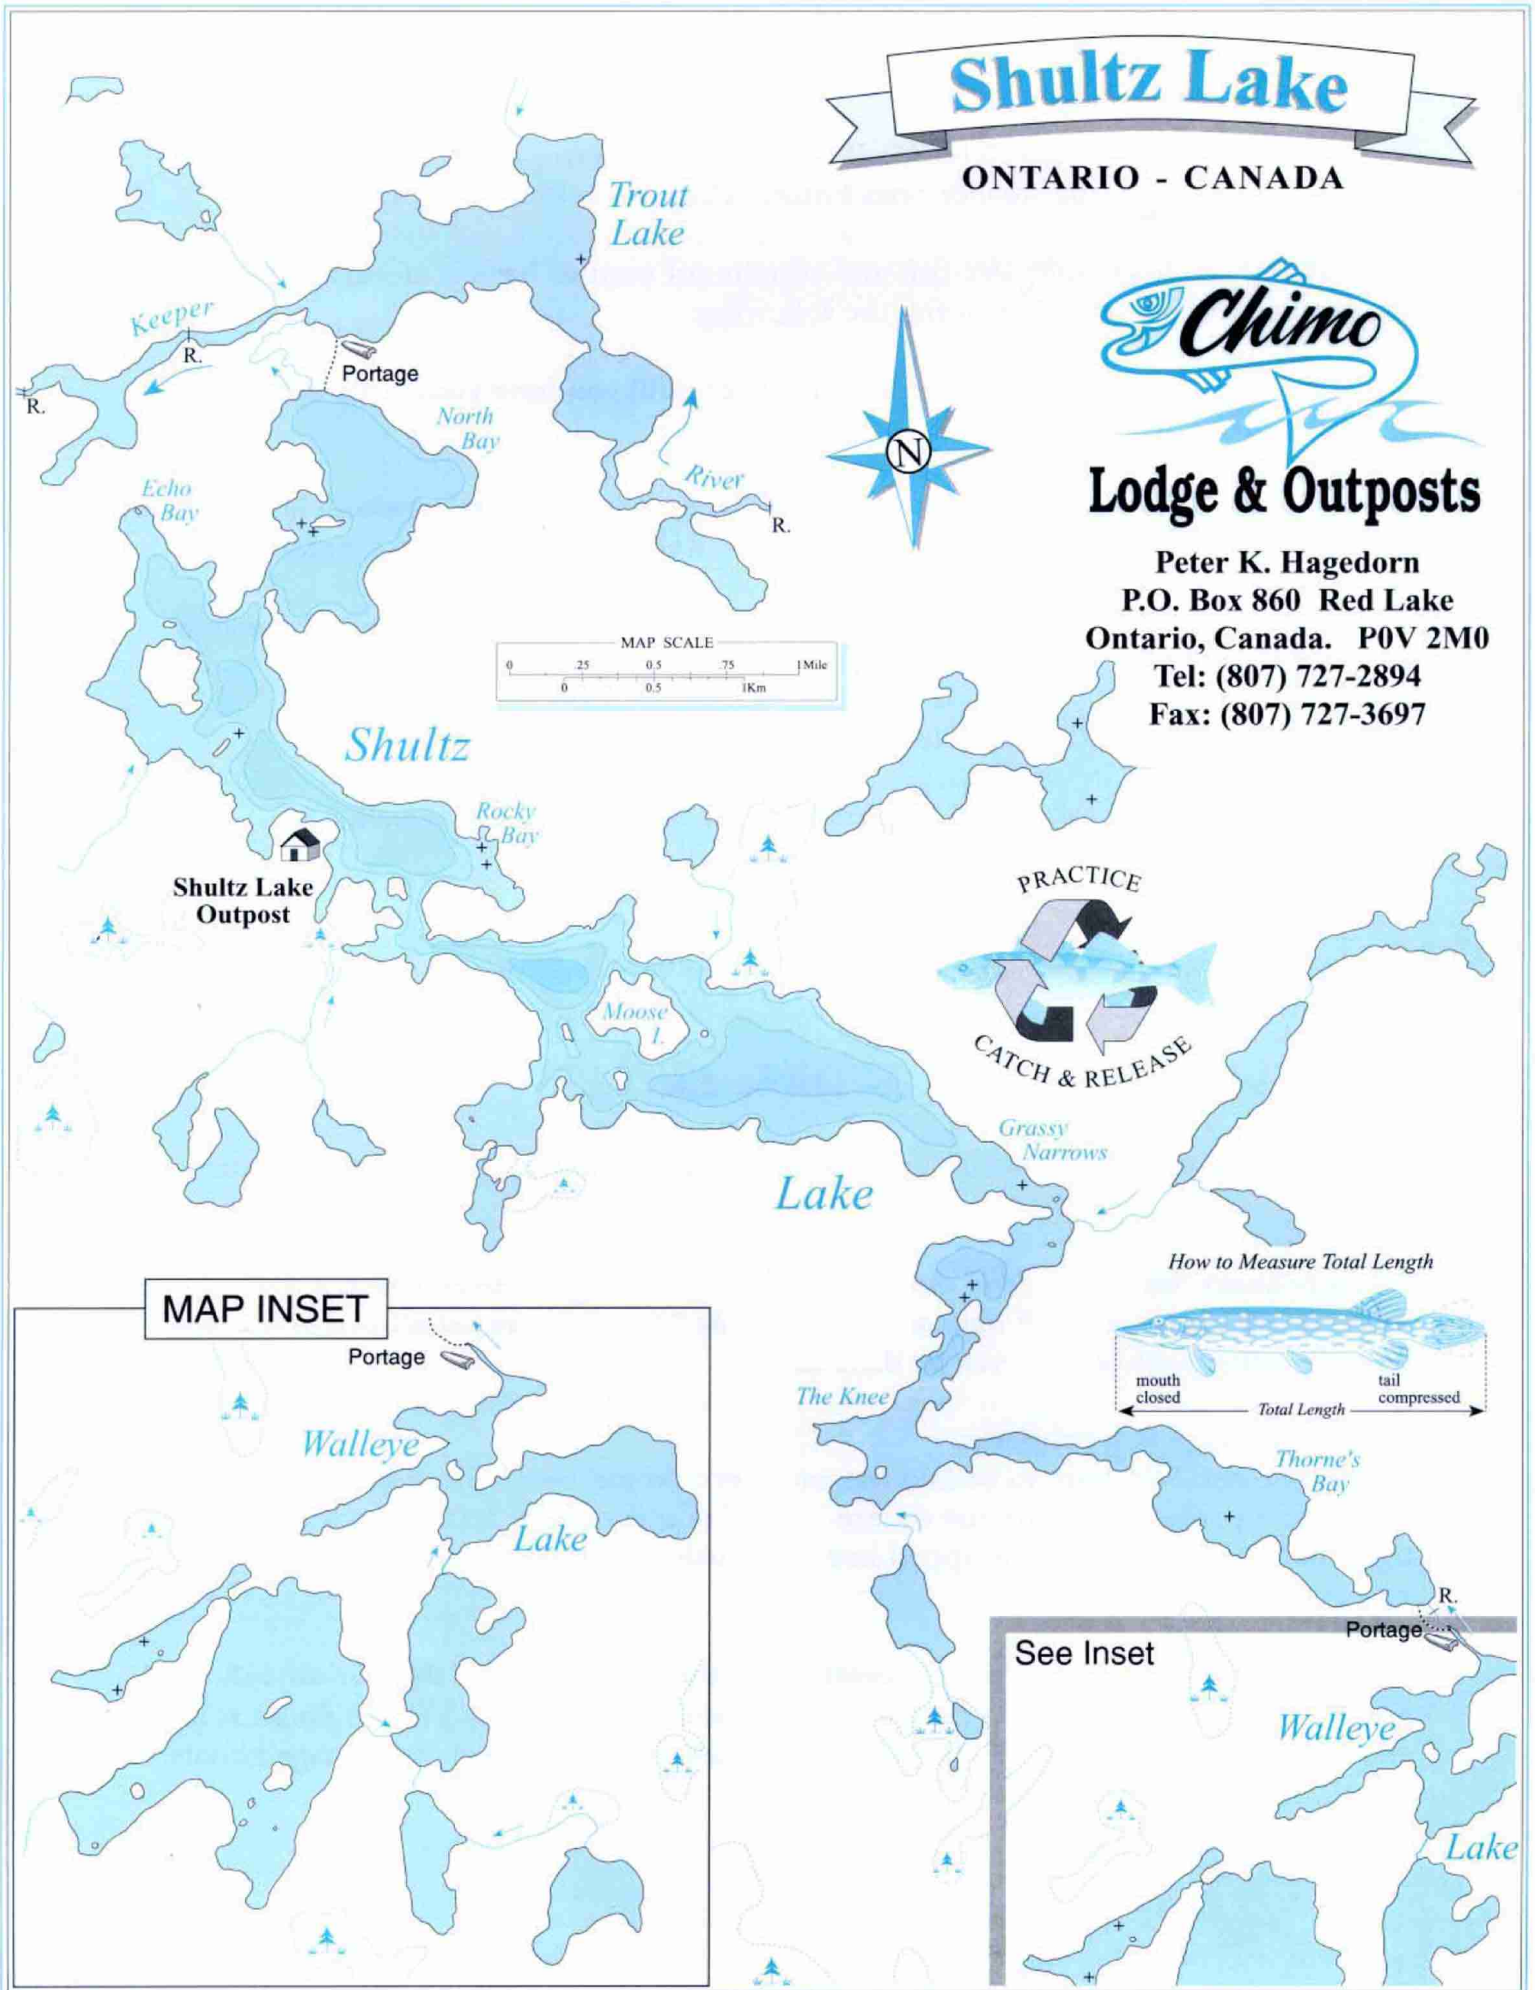

Shultz Lake

ONTARIO - CANADA

Lodge & Outposts

Peter K. Hagedorn
P.O. Box 860 Red Lake
Ontario, Canada. P0V 2M0
Tel: (807) 727-2894
Fax: (807) 727-3697

How to Measure Total Length