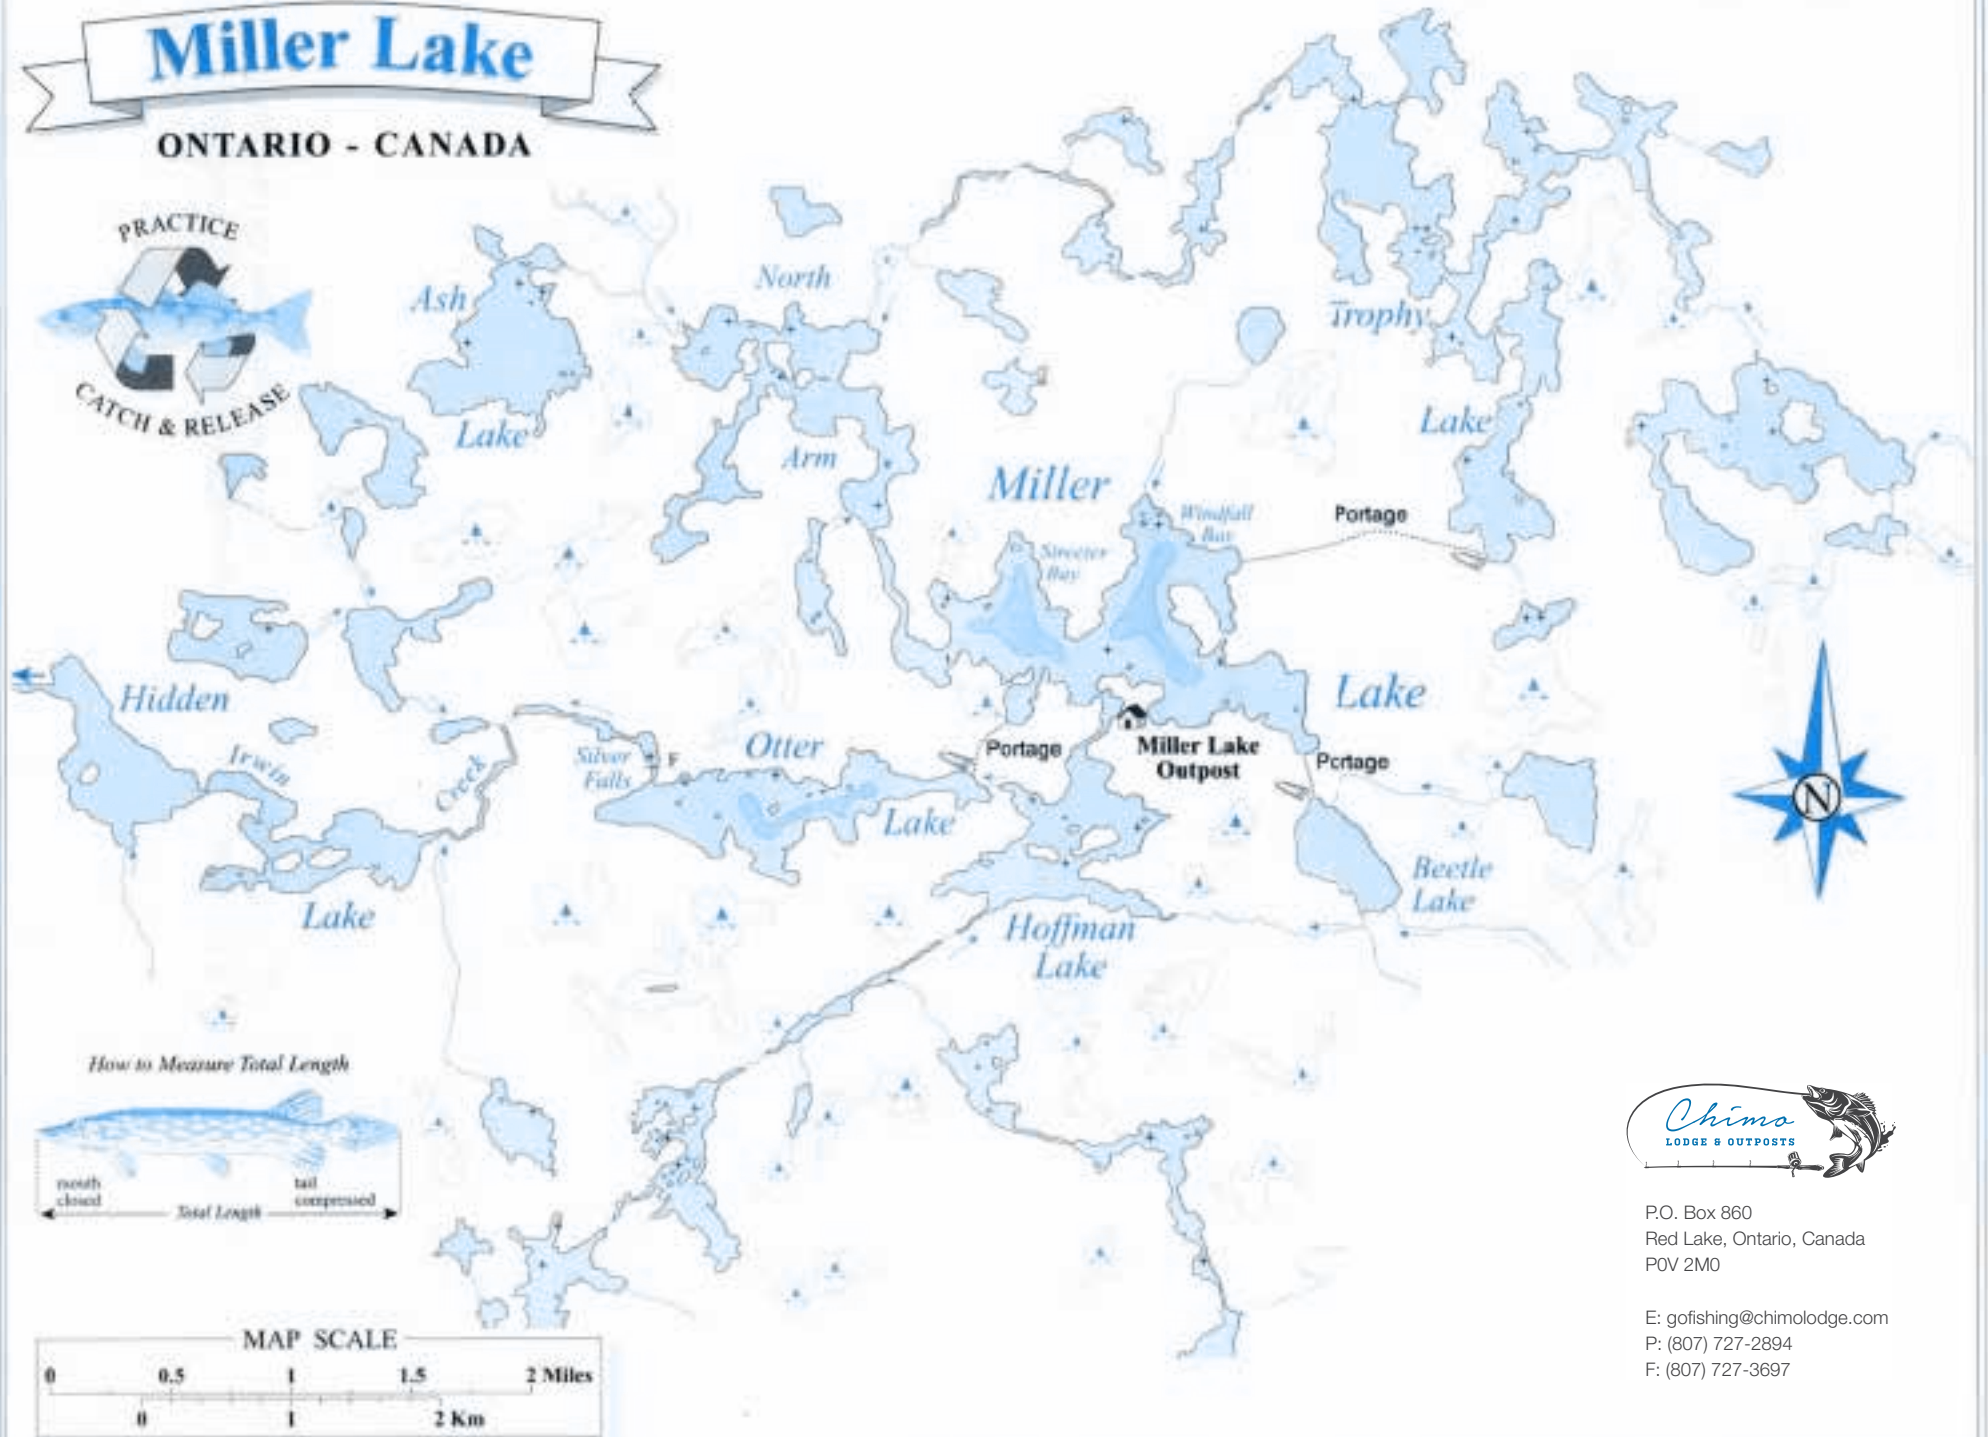

Miller Lake

ONTARIO - CANADA

How to Measure Total Length

MAP SCALE

P.O. Box 860
Red Lake, Ontario, Canada
POV 2M0

E: gofishing@chimolodge.com
P: (807) 727-2894
F: (807) 727-3697