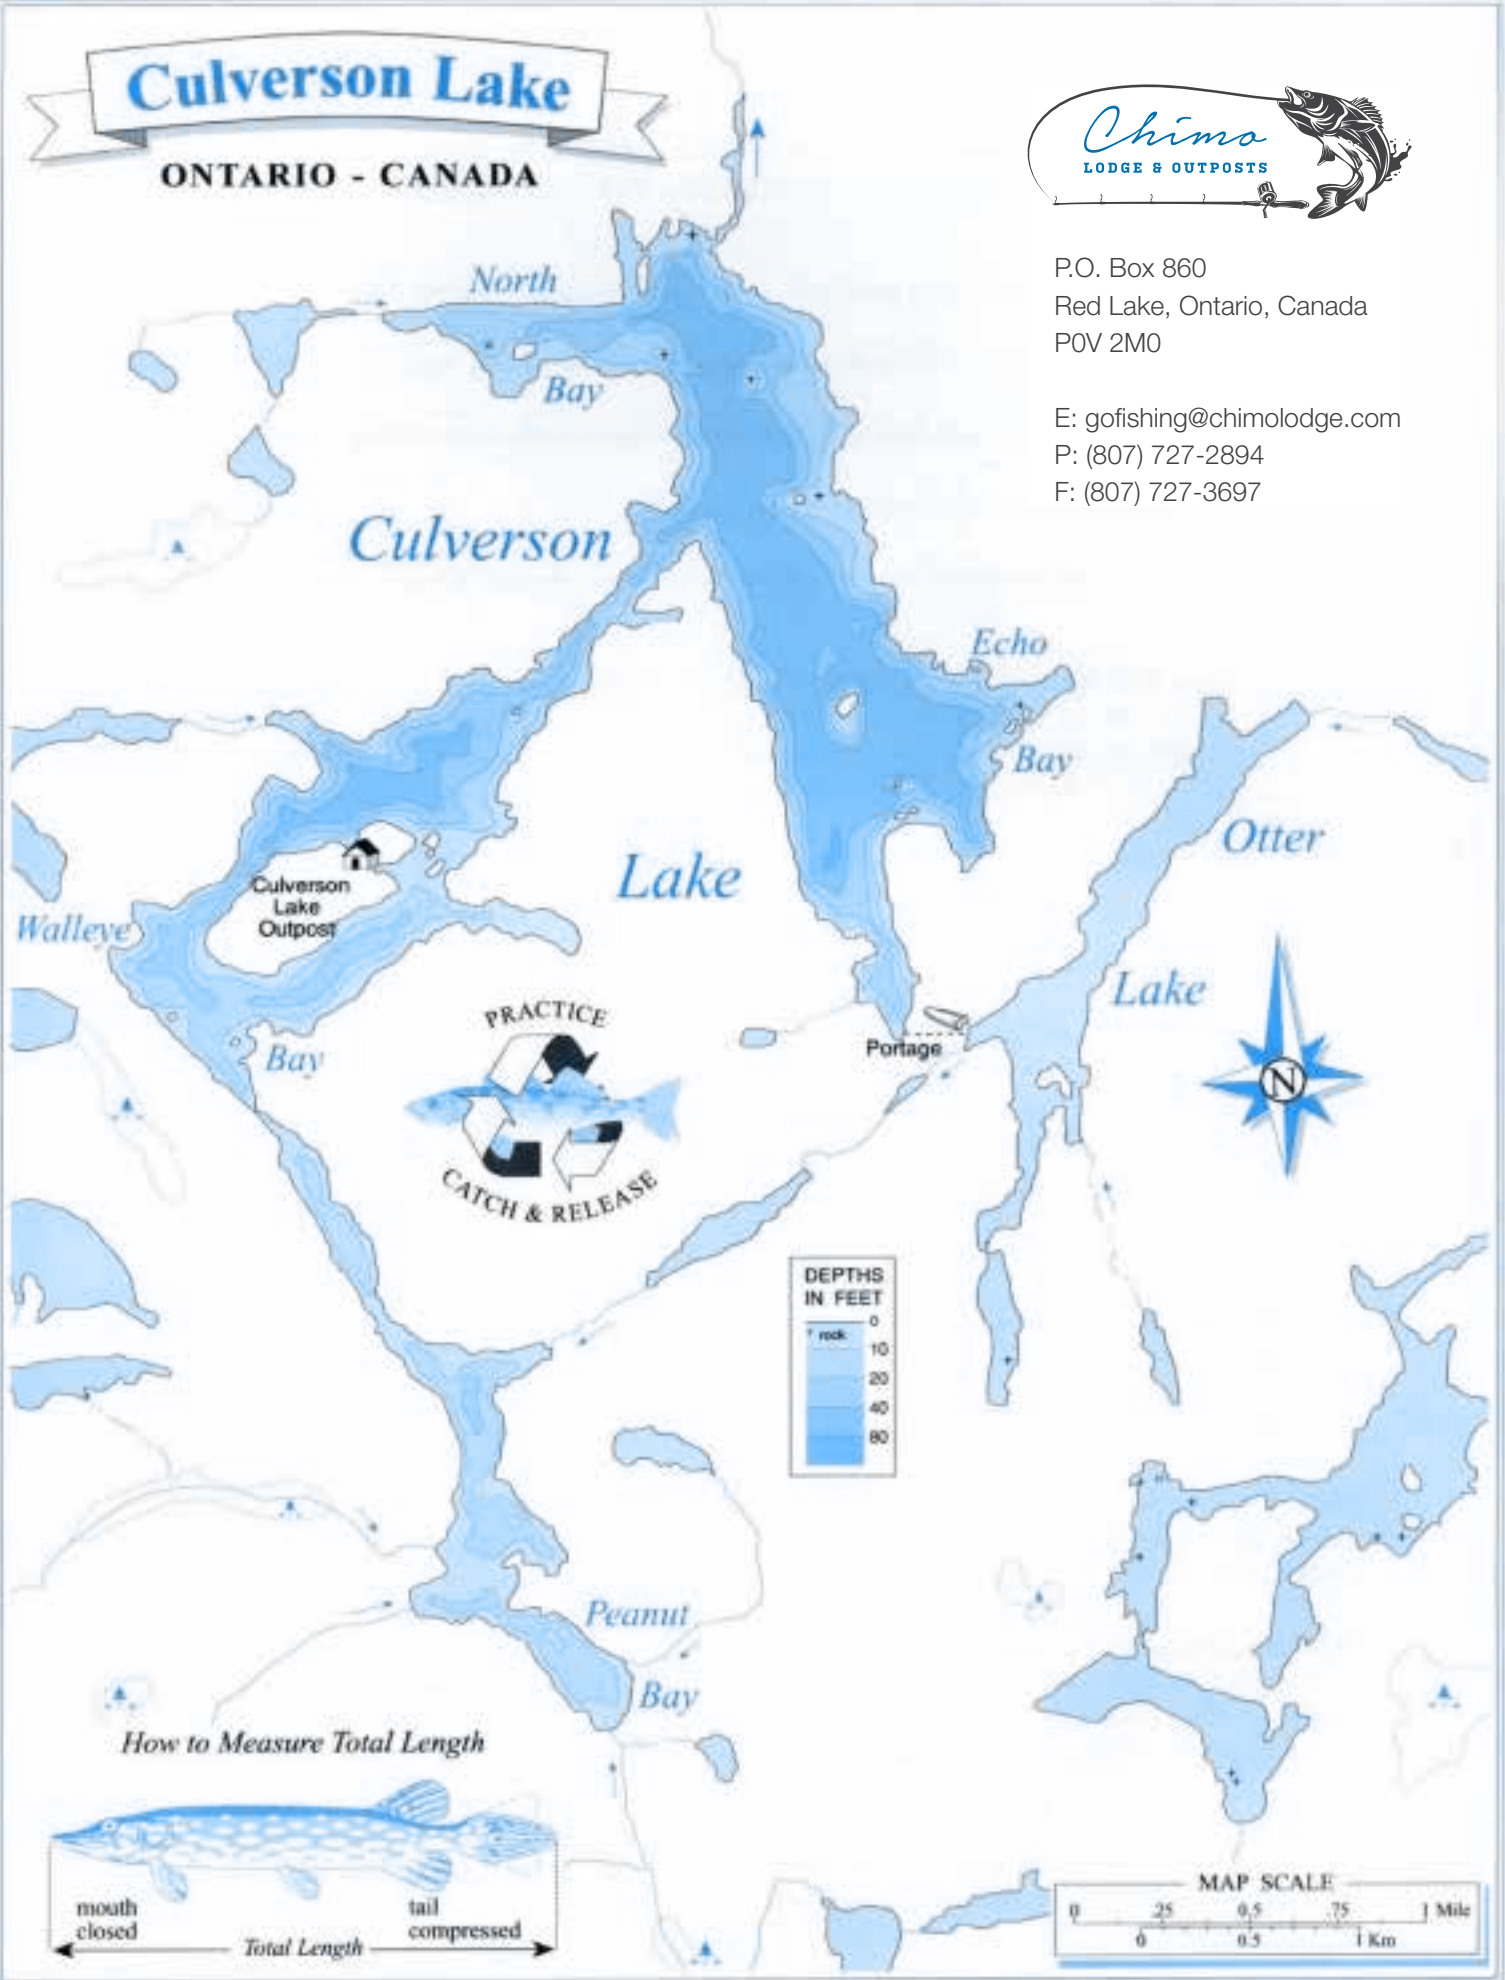

Culverson Lake

ONTARIO - CANADA

P.O. Box 860
Red Lake, Ontario, Canada
P0V 2M0

E: gofishing@chimolodge.com
P: (807) 727-2894
F: (807) 727-3697

How to Measure Total Length