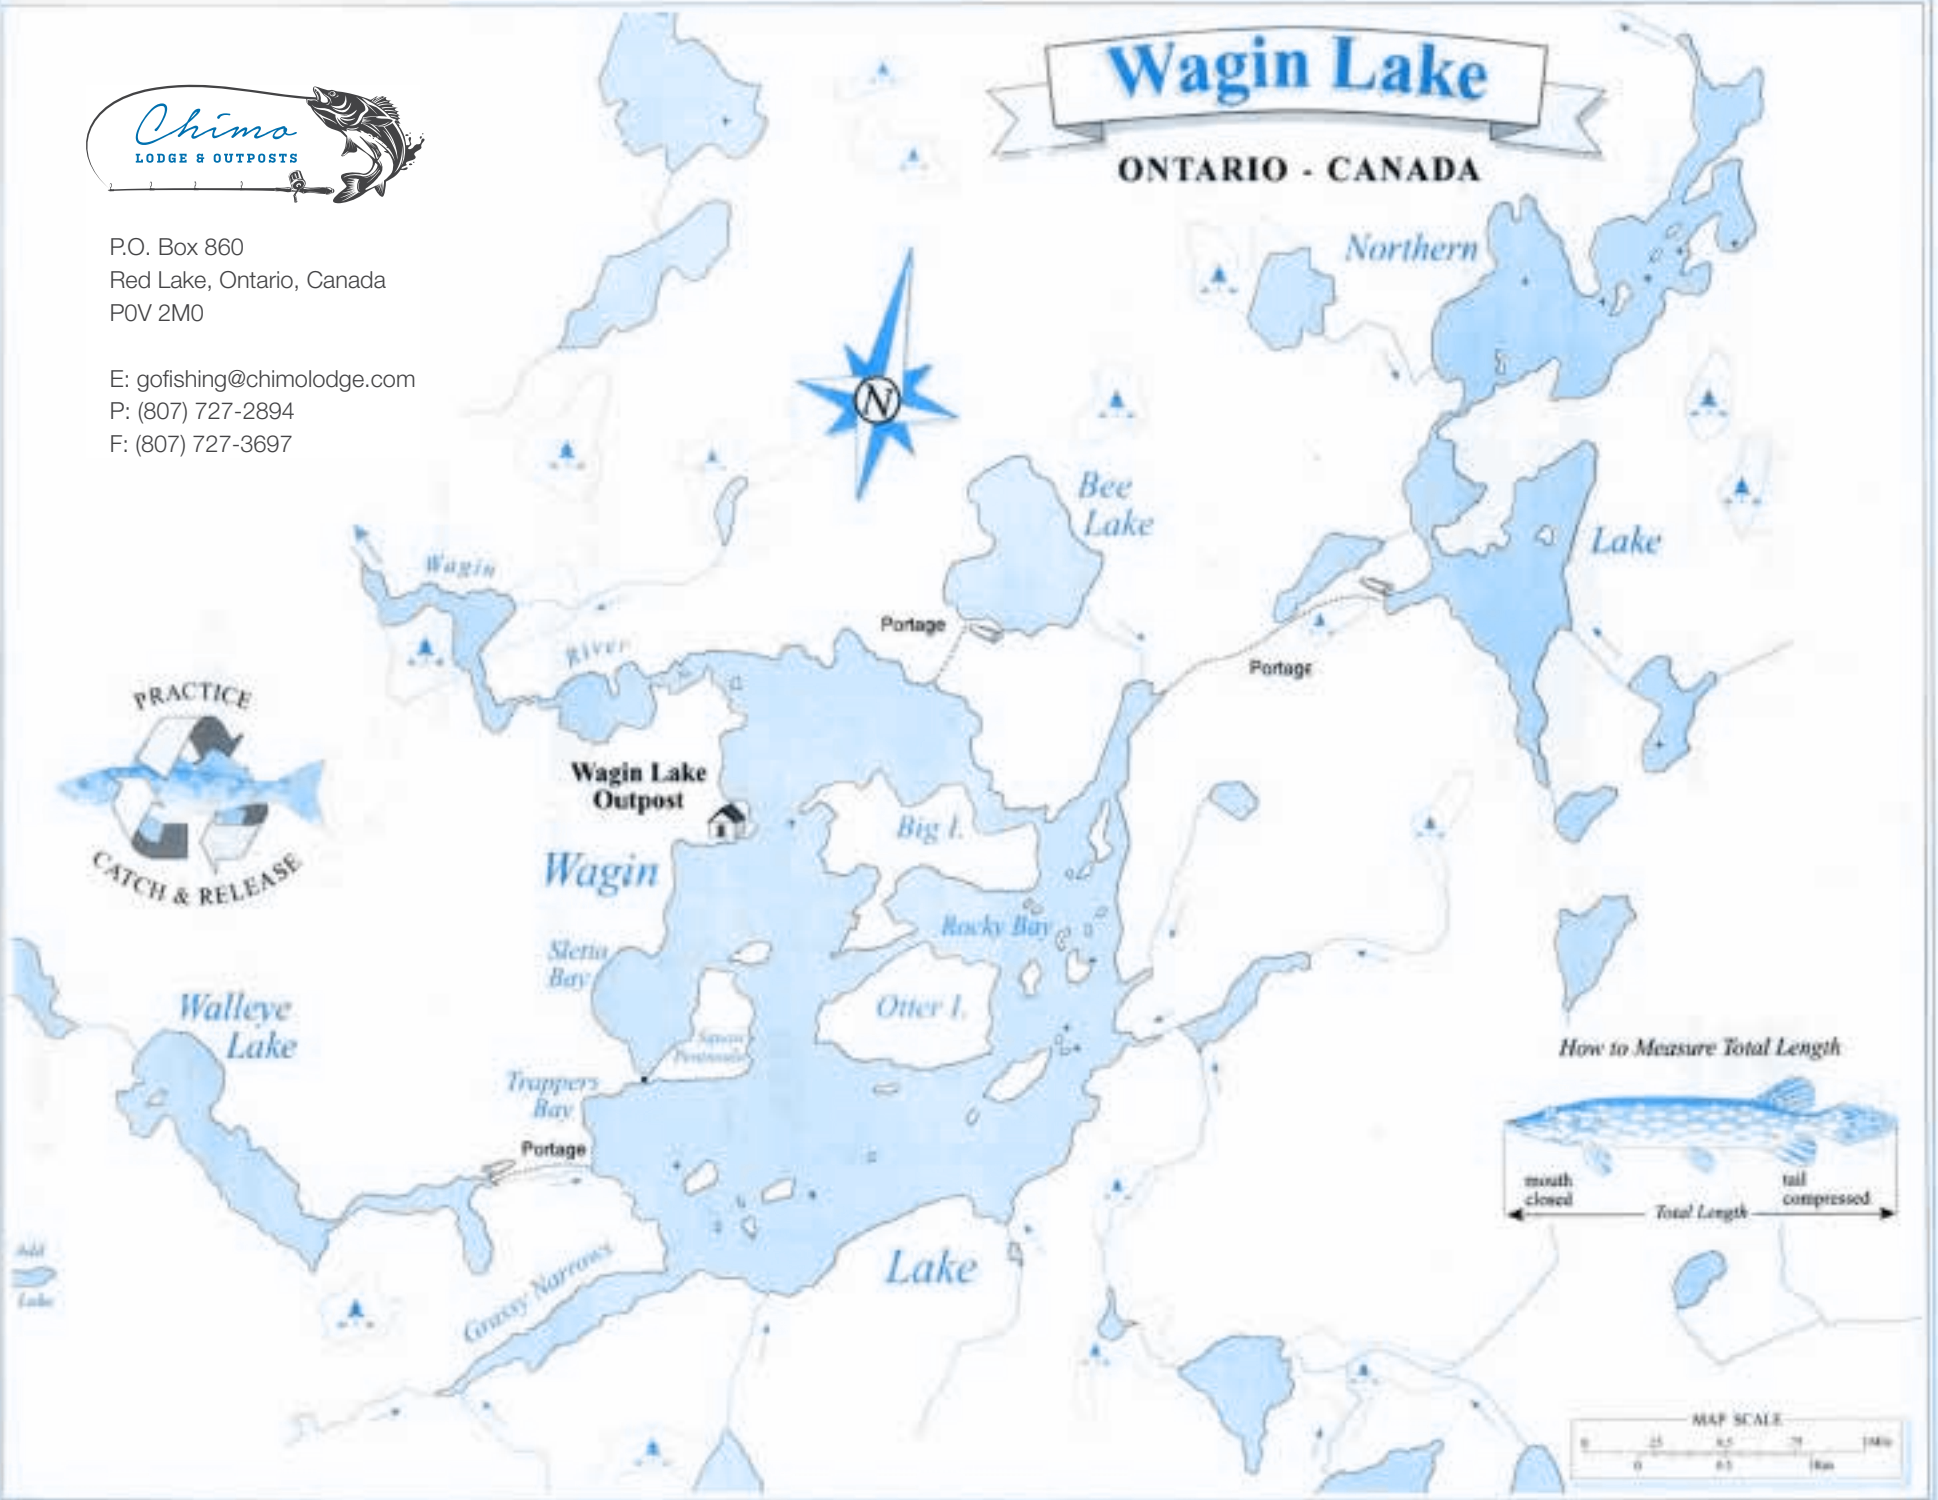

P.O. Box 860
Red Lake, Ontario, Canada
POV 2M0

E: gofishing@chimolodge.com
P: (807) 727-2894
F: (807) 727-3697

Wagin Lake

ONTARIO - CANADA

How to Measure Total Length